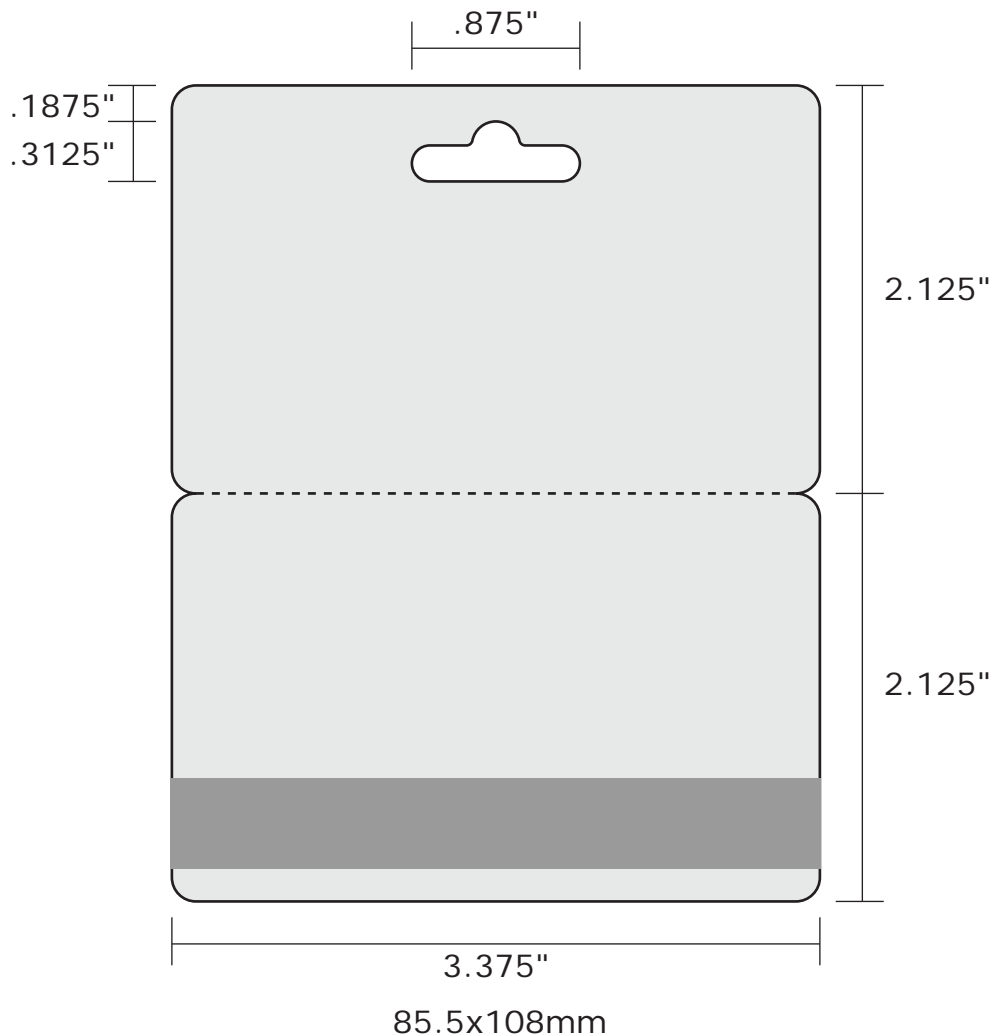

CR80 with tent slot

Automatic

85.5x108mm

Added 03-03-07

PS1008 Double CR80 with keyhole slot

Automatic

85.5x108mm

PS1010S CR80 (shown with sombrero slot)