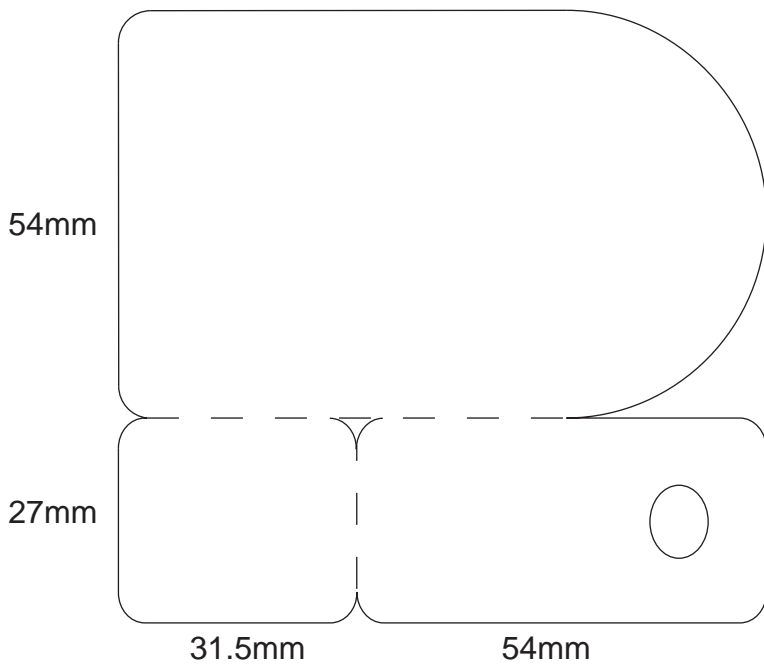

PC1003 80x45mm (3.15 x 1.77 inch)

80x45mm (3.15 x 1.77inch) card size
2mm (0.079inch) round corner.

PC1006 65x40mm (2.56 x 1.58inch)

65x40mm (2.56 x 1.58inch) card size
2mm (0.079inch) round corner.

PC1009 75x75mm (2.95inch)

75x75mm (2.95inch) card size

PC1011 76x48mm(2.9921x1.8898in)

76x48mm(2.9921x1.8898in) card size
2mm round corner.

PC1013 60x25mm(2.3622 in x0.9842in)

60x25mm(2.3622 in x0.9842in)

PC1015 85.5x54mm(3.2731 in x2.1106in)

85.5x54mm(3.2731 in x2.1106in)

PC1016 85.5x111mm(3.3715 in x4.3728 in)

Automatic

85.5x111mm(3.3715 in x4.3728 in)

85.5x111mm(3.3715 in x4.3728 in)

PC1017 85.5x81mm(3.375 in x3.1904 in)

85.5x81mm(3.375 in x3.1904 in)

PC1018 85.5x81mm(3.375 in x3.188 in)

85.5x81mm(3.375 in x3.188 in)

PC1018-B 85.5x81mm(3.375 in x3.188 in)

85.5x81mm(3.375 in x3.188 in)

PC1019 86x29mm(3.4 in x1.15 in)

86x29mm(3.4 in x1.15 in)

PC1020 85.5x54mm(3.2731 in x2.1106in)