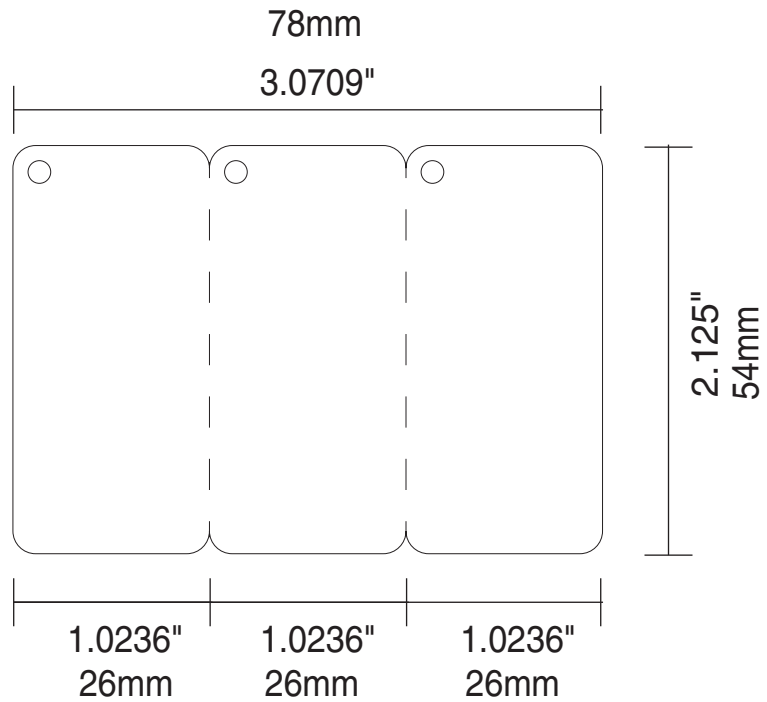

76.2X177.8mm(3 in x 7in)

86x54mm(3.3858 in x 2.126in)

PS1002

CR80 WITH 1UP KEYTAG

PS1006Double CR80 with long sombrero slot

Automatic

85.5x108mm

PS1007