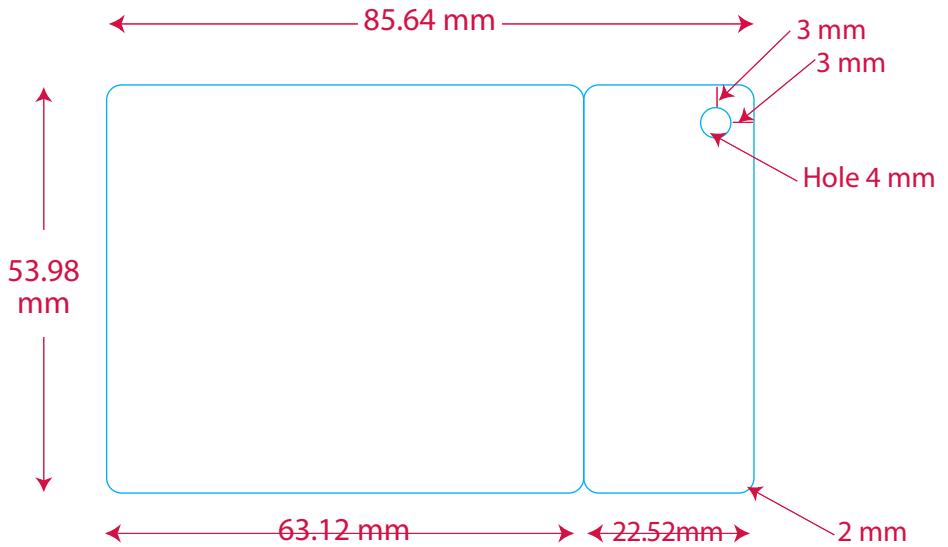

PC1198 127mmx152.4mm(5 in x 6 in)

127mmx152.4mm(5 in x 6 in)

PC1199 71mmx106.5mm(2.7953 in x4.1901in)

71mmx106.5mm(2.7953 in x4.1901in)

PC1200 88.9mmx40.64mm(3.5 in x 1.6in)

88.9mmx40.64mm(3.5 in x 1.6in)

85.64x53.98mm(3.3716 in x 2.1252in)圓角半径2mm