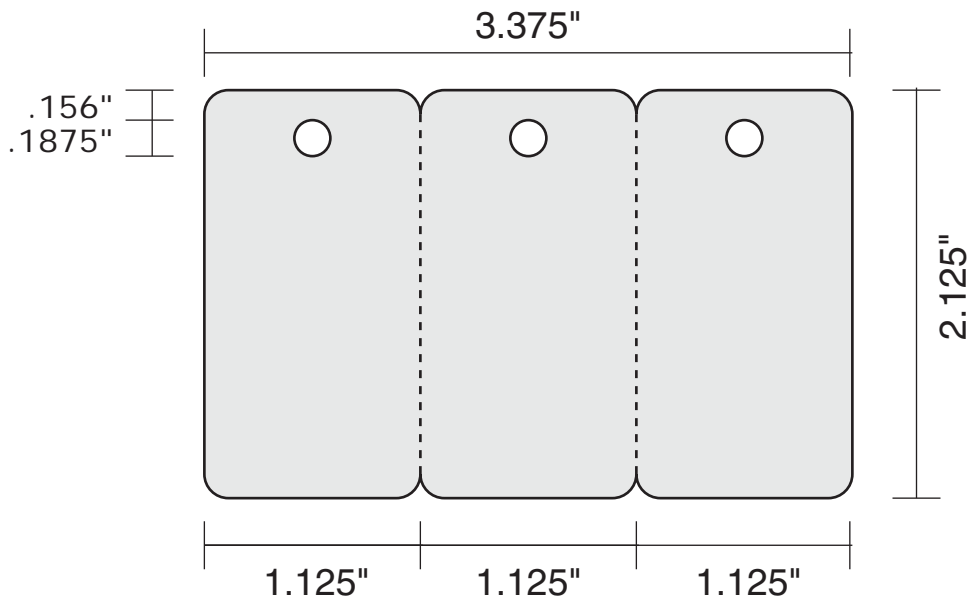

76.2X177.8mm(3 in x 7in)

86x54mm(3.3858 in x 2.126in)

PS1002

CR80 WITH 1UP KEYTAG

PS1006Double CR80 with long sombrero slot

Automatic

85.5x108mm

PS1007