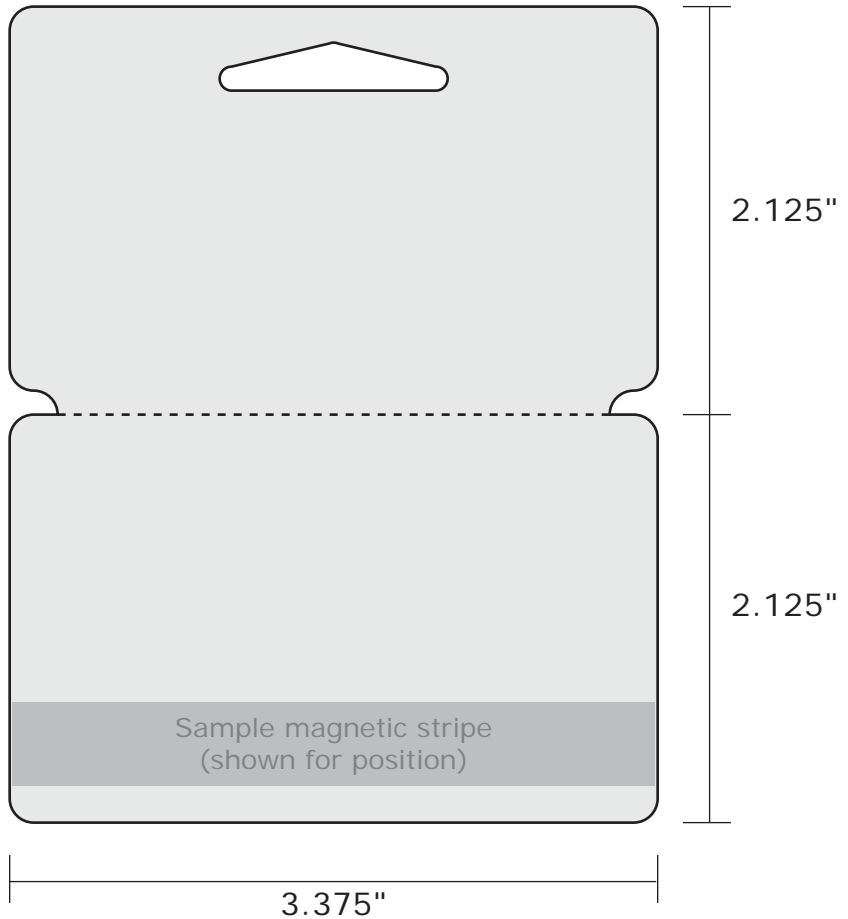

PS1007

CR80 with tent slot

Automatic

85.5x108mm

Added 03-03-07