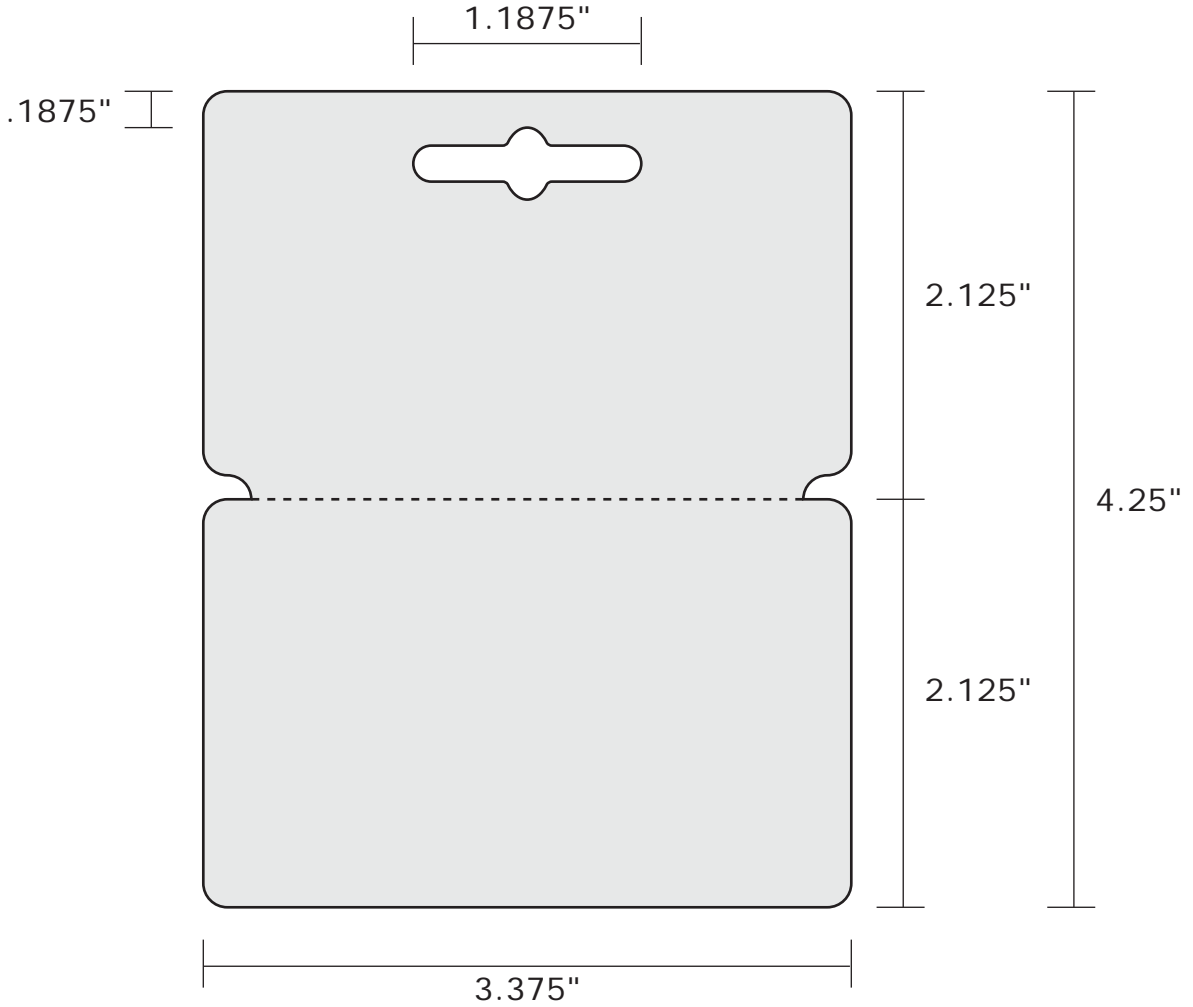

CR80 with tent slot

Automatic

85.5x108mm

Added 03-03-07

PS1008 Double CR80 with keyhole slot

Automatic

85.5x108mm

PS1010S CR80 (shown with sombrero slot)