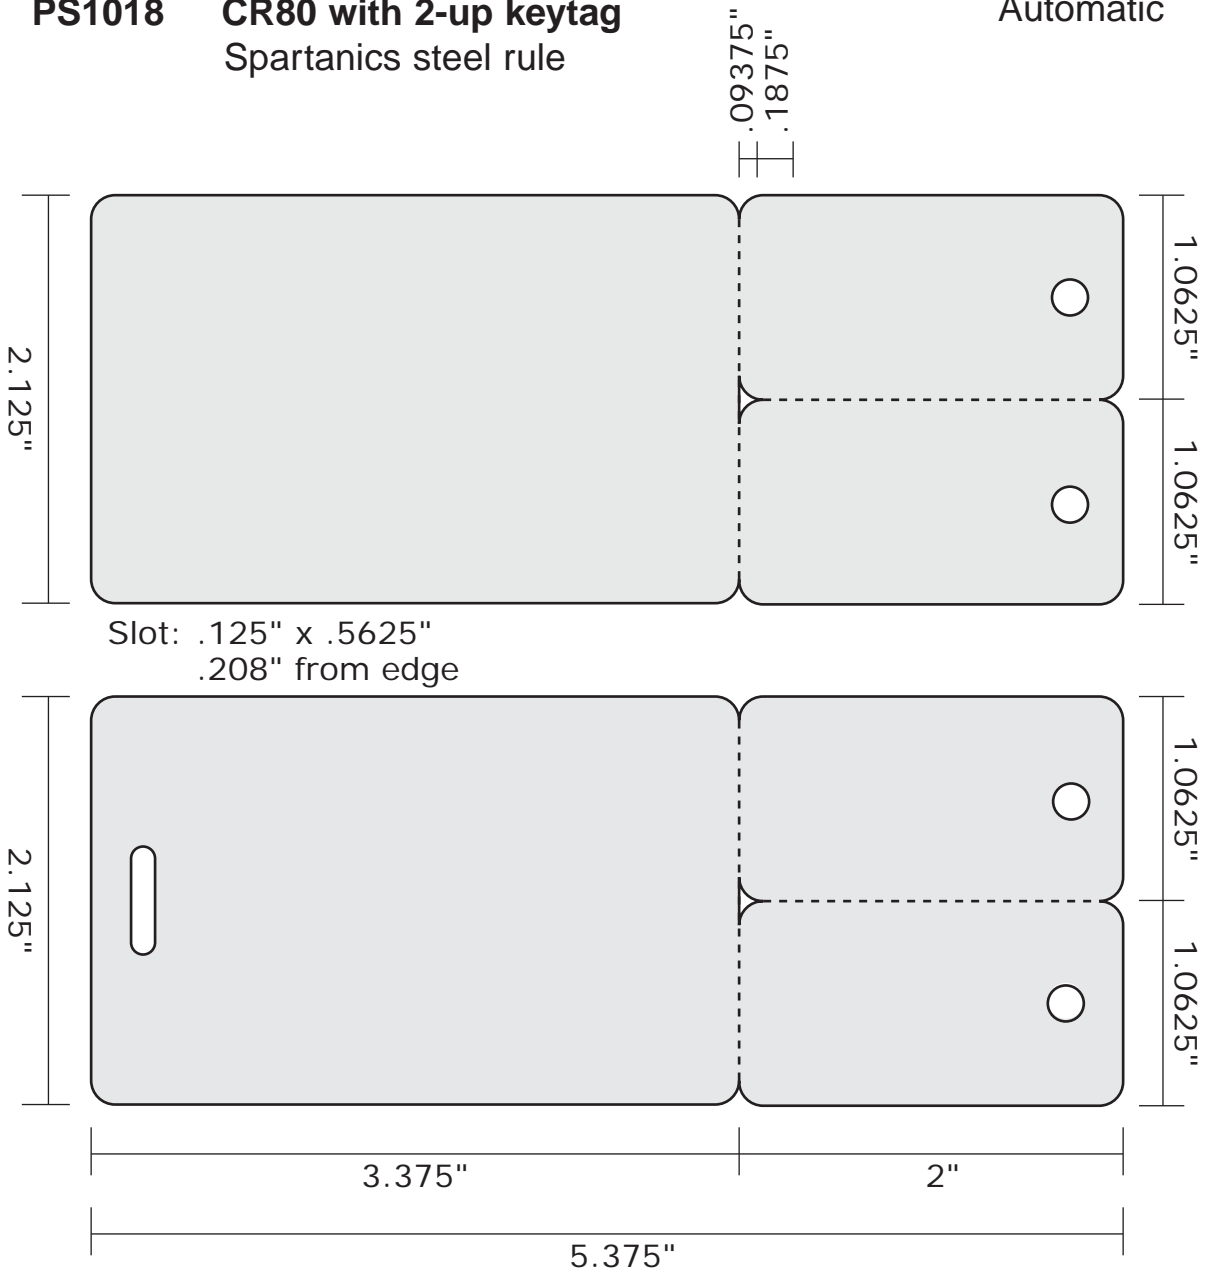

PS1018 CR80 with 2-up keytag
Spartanics steel rule

Automatic