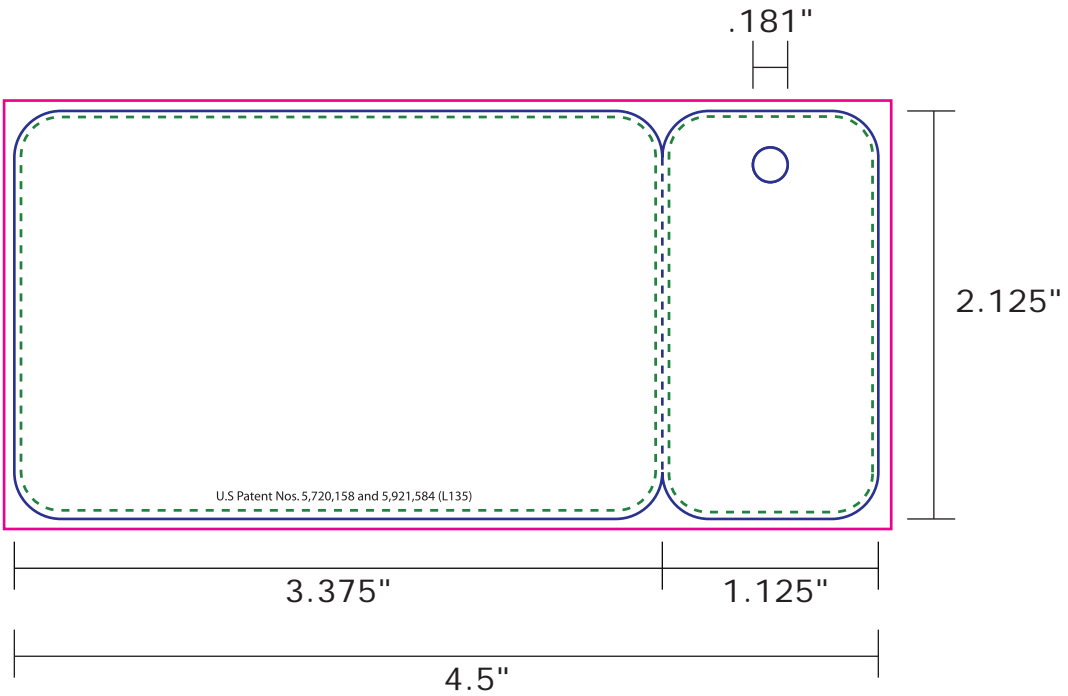

76.2X177.8mm(3 in x 7in)

86x54mm(3.3858 in x 2.126in)

PS1002

CR80 WITH 1UP KEYTAG

PS1006Double CR80 with long sombrero slot

Automatic

85.5x108mm

PS1007