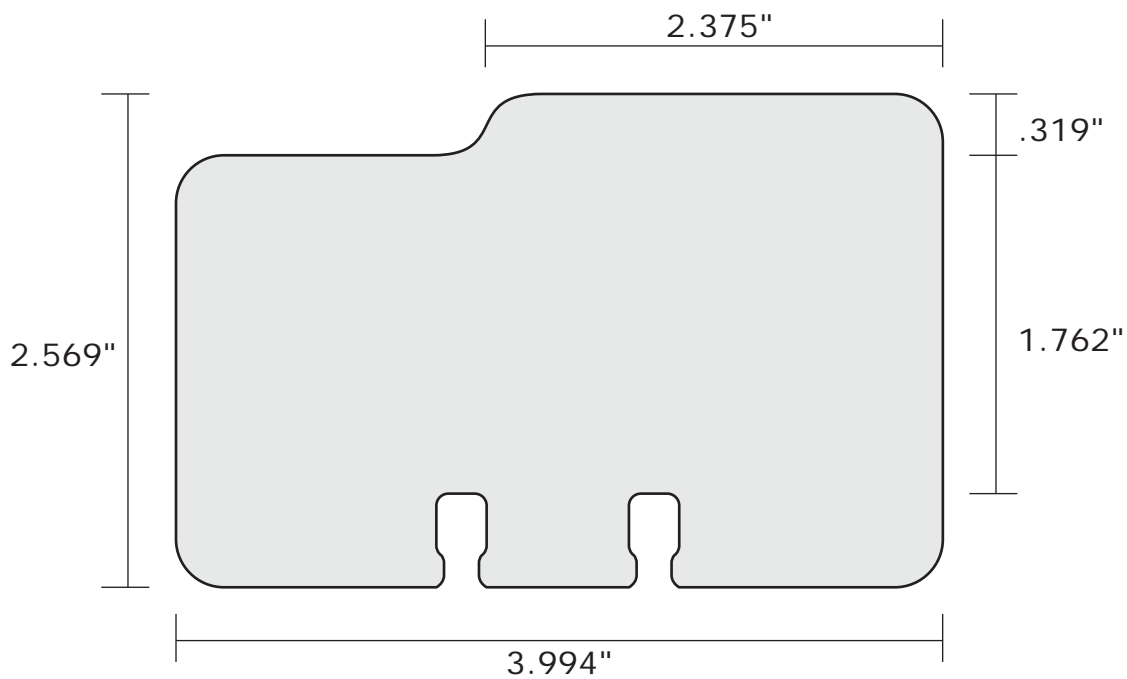

PS1024 Roll-a-vue wide tab