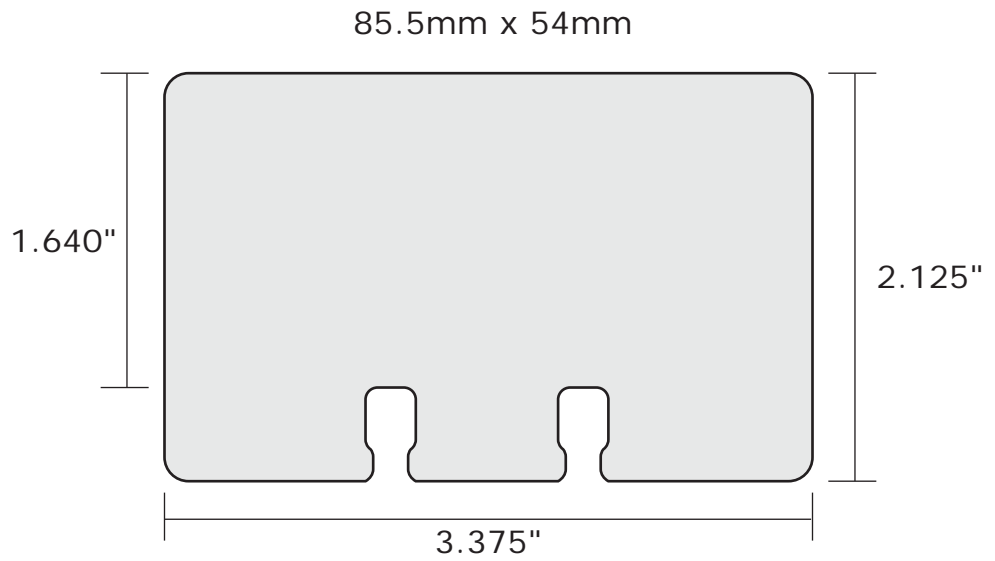

PS1020 CR80 Roladex