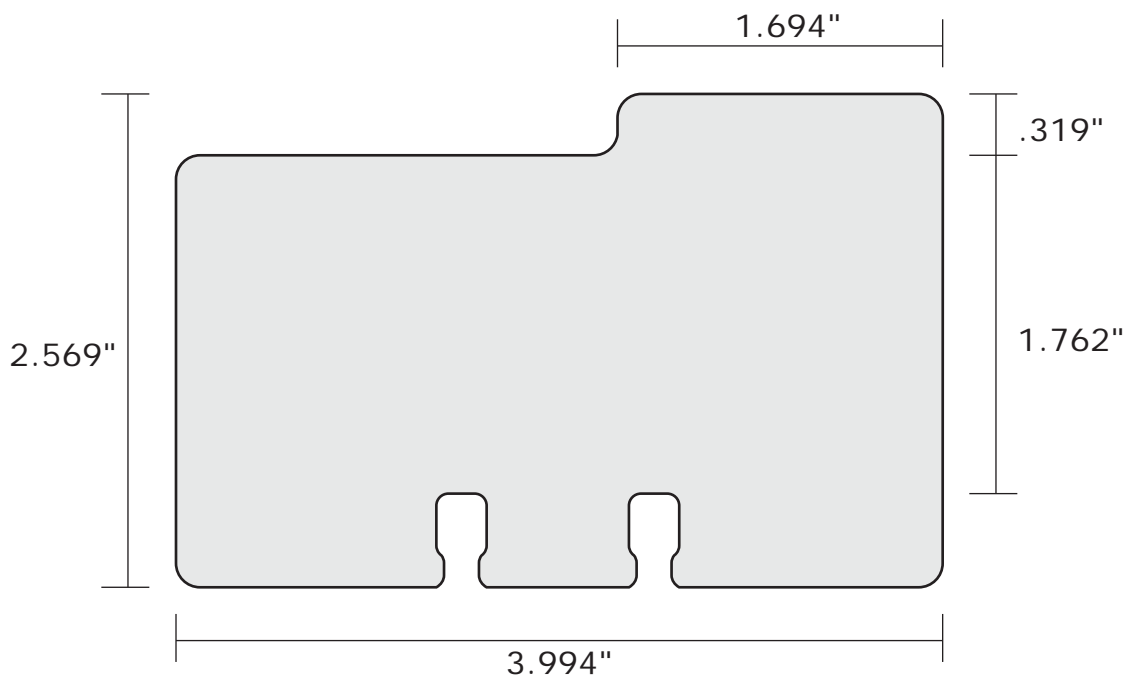

PS1021 Roll-a-vue