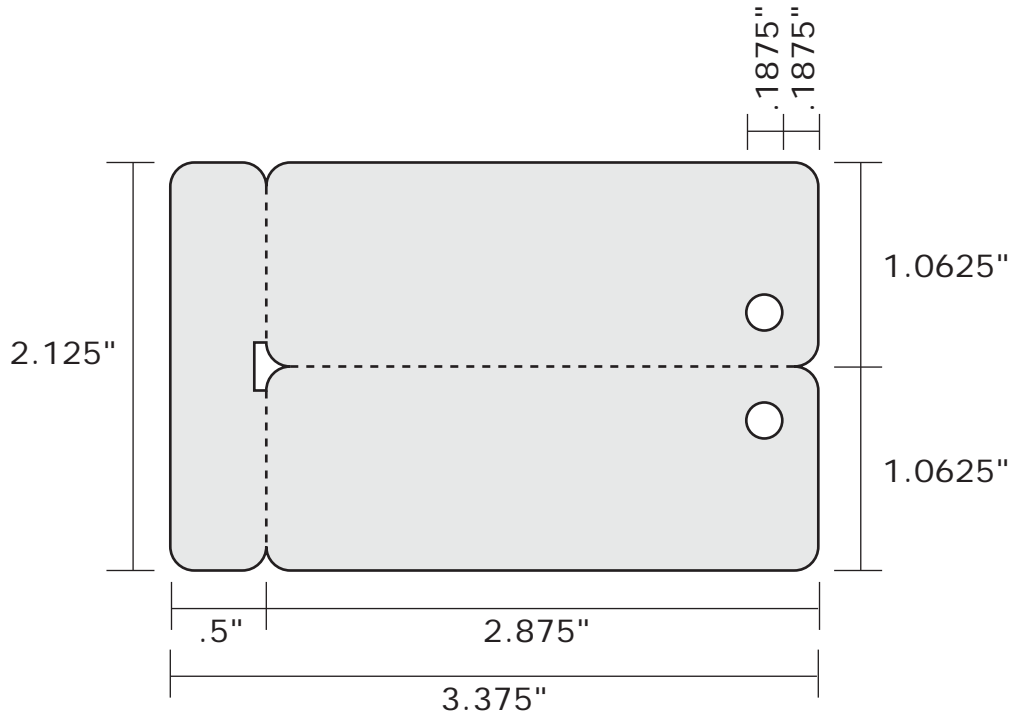

PS1012 CR80 2-up keytag

85.5x54mm