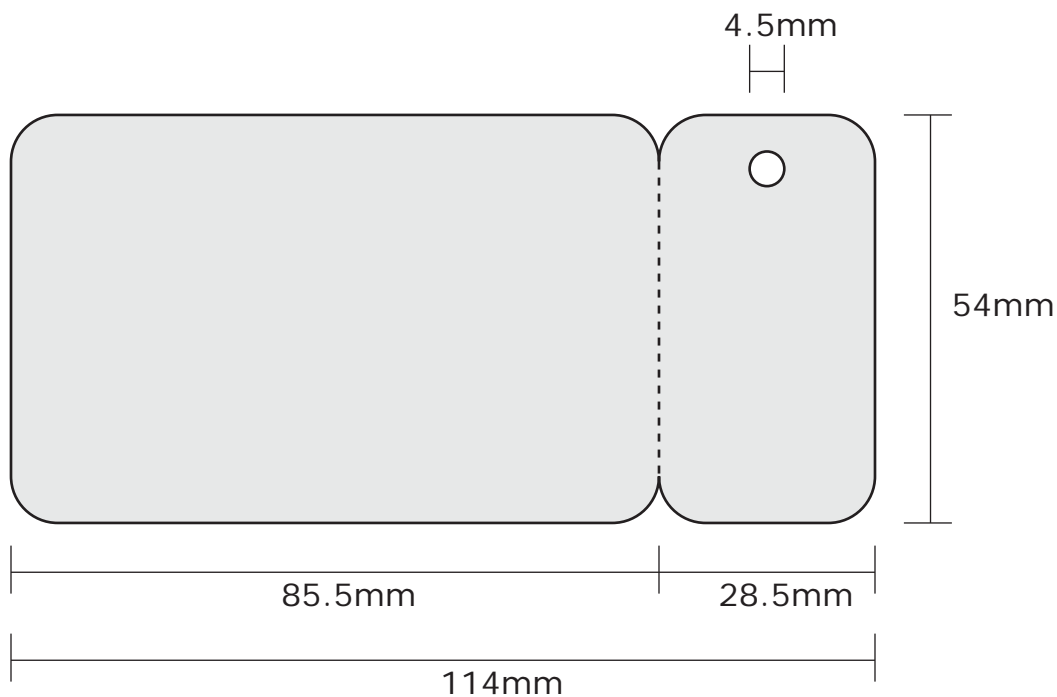

76.2X177.8mm(3 in x 7in)

86x54mm(3.3858 in x 2.126in)

PS1002

CR80 WITH 1UP KEYTAG

PS1006Double CR80 with long sombrero slot

Automatic

85.5x108mm

PS1007