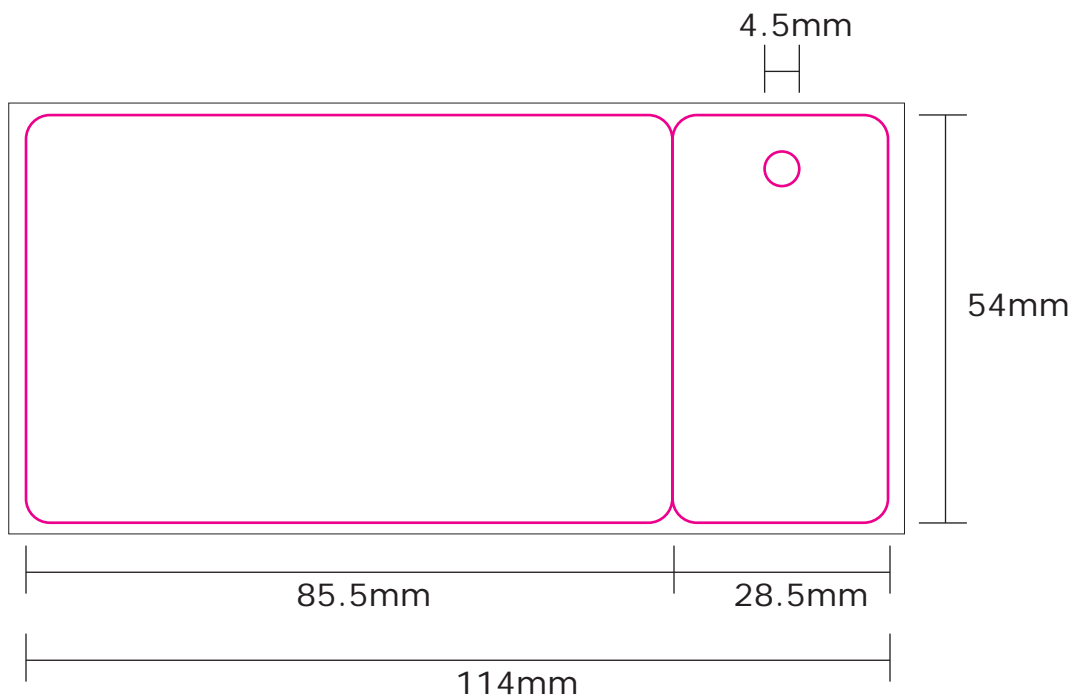

76.2X177.8mm(3 in x 7in)

86x54mm(3.3858 in x 2.126in)

PS1002

CR80 WITH 1UP KEYTAG

PS1006Double CR80 with long sombrero slot

Automatic

85.5x108mm

PS1007