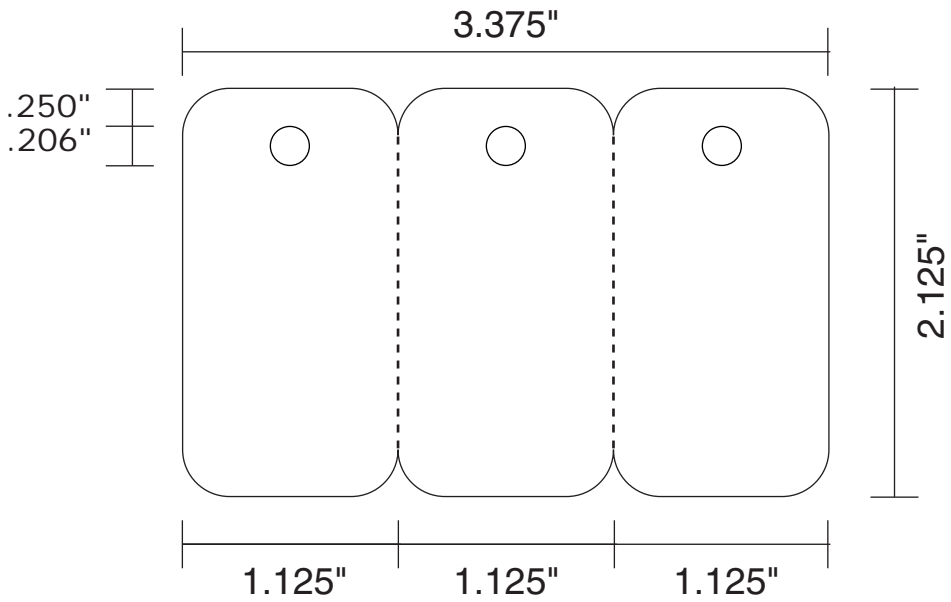

76.2X177.8mm(3 in x 7in)

86x54mm(3.3858 in x 2.126in)

PS1002

CR80 WITH 1UP KEYTAG

PS1006Double CR80 with long sombrero slot

Automatic

85.5x108mm

PS1007