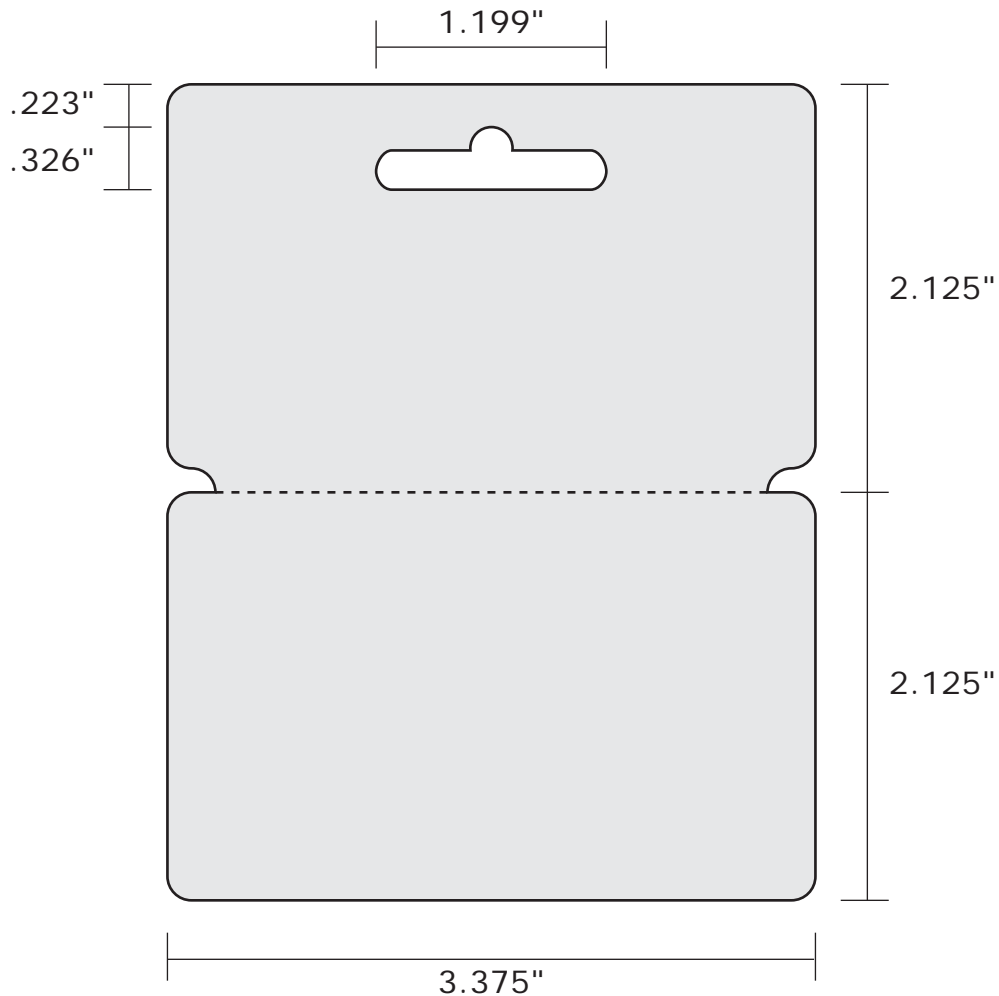

76.2X177.8mm(3 in x 7in)

86x54mm(3.3858 in x 2.126in)

PS1002

CR80 WITH 1UP KEYTAG

PS1006Double CR80 with long sombrero slot

Automatic

85.5x108mm

PS1007