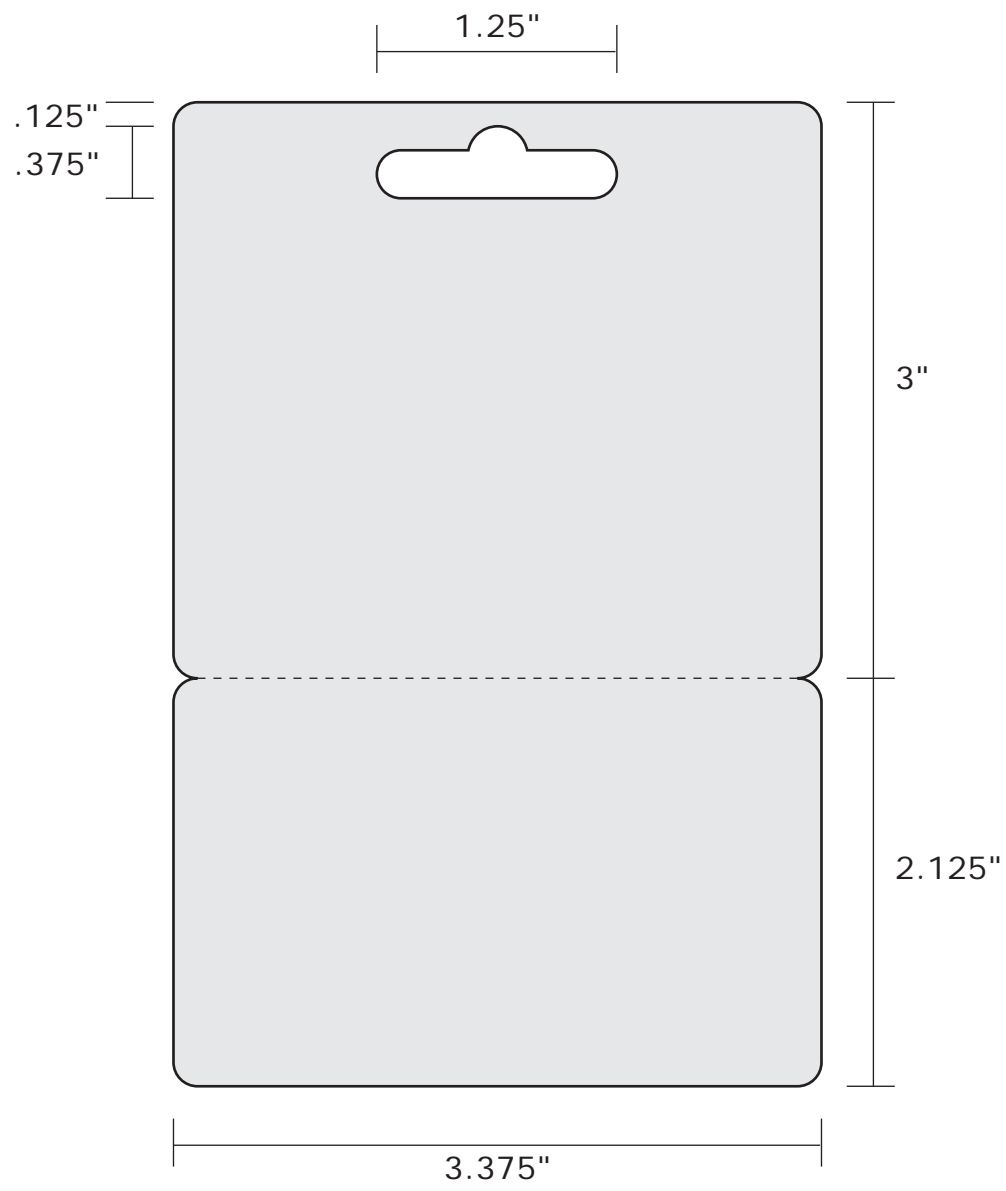

PS1044 CR80 with 3" Hanger

Automatic